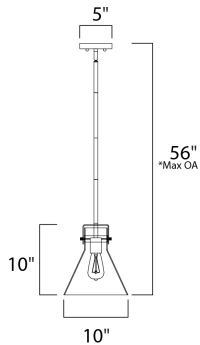

*max overall height

MEASUREMENTS

- DIMENSION : 10" L x 10" W x 10" H
- MAX OAH : 56" OAH
- CANOPY : 5" W x 1" H x 5" L
- HANGING WEIGHT : 4.85 lb

LAMPING

- INPUT VOLTAGE : 120V
- BULB : 1 x 60W Incandescent E26 Medium , 60W Total
- BULB INCLUDED : (Not Included)
- DIMMABLE : Yes